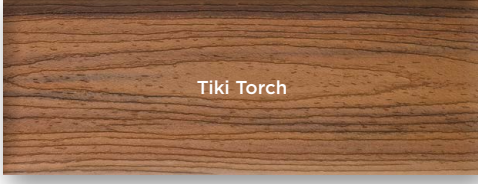

Tiki Torch

EASILY INSTALLED

- Apply to either a ventilated rainscreen or open-joint facade system
- Use conventional tools and methods
- Approved for 24" on-center furring strip spacing
- Available nationally in three premium board lengths

Choose the fasteners that suit your ideal look.

Select approved composite deck and fascia screws to match our board hues or conceal the fastener with perfectly matched plugs, all compatible with both wood and steel furring.

STUNNINGLY VERSATILE

- 10 colors offered in earth tone and multi-tonal tropical palettes
- Mix and match for a one-of-a-kind build
- Apply vertically or horizontally

WARRANTIED TO LAST

- Backed by 25-Year product and fade & stain warranties for both residential and commercial applications
- Code compliant for Type V-B structures under 40' in height