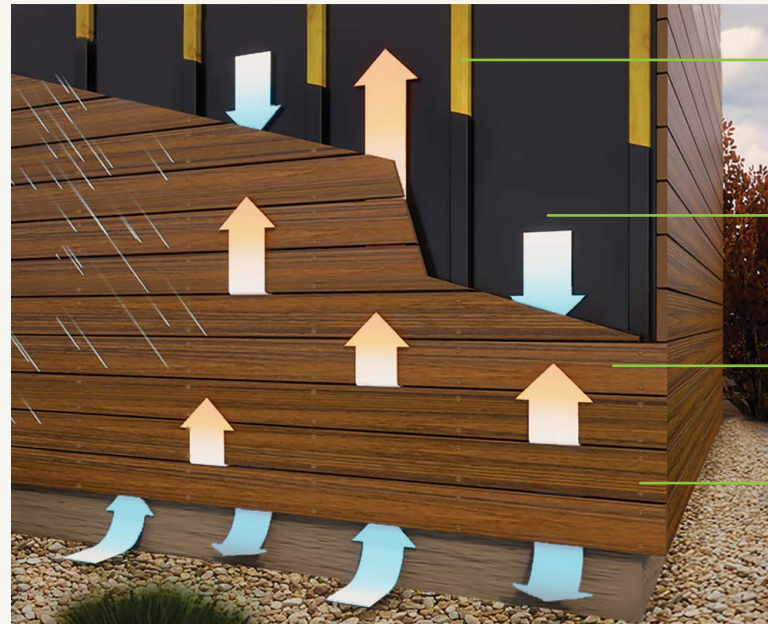

## Finish your rainscreen system with Trex®.

Trex Transcend® deck boards now provide an elegant, worry-free armor for your rainscreen assembly. Our open-joint application provides the protection and aesthetic your project deserves. Expect nothing less from the pioneer of wood-composite decking.

- Furring strips (pressure-treated wood or 18 ga. steel)
- UV-stable, vapor-permeable WRB (water-resistive barrier) membrane
- Trex open-joint rainscreen cladding
- Multiple approved surface-fastener options

### EASILY INSTALLED

- Apply to either a ventilated rainscreen or open-joint facade system
- Use conventional tools and methods
- Approved for 24" on-center furring strip spacing
- Available nationally in three premium board lengths