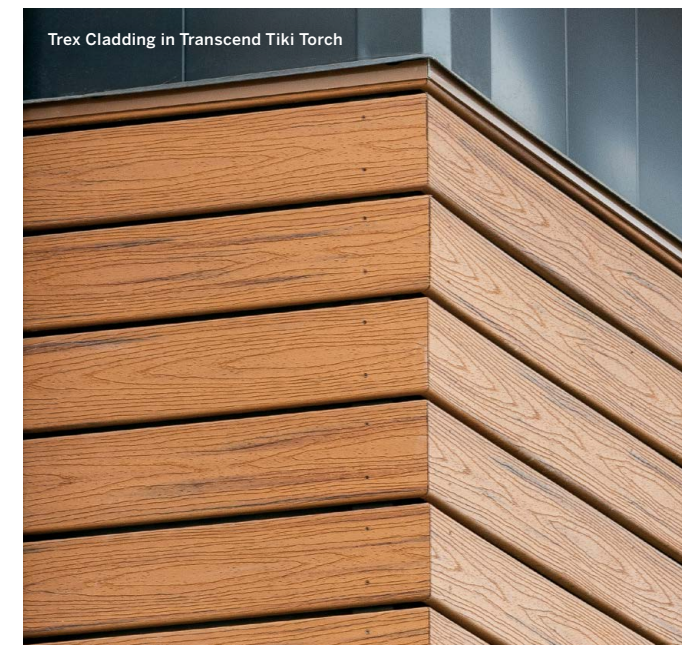

### EASILY INSTALLED

- Apply to either a ventilated rainscreen or open-joint facade system
- Use conventional tools and methods
- Approved for 24" on-center furring strip spacing
- Available nationally in three premium board lengths