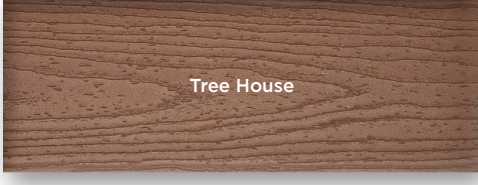

Tree House

EASILY INSTALLED

- Apply to either a ventilated rainscreen or open-joint facade system
- Use conventional tools and methods
- Approved for 24" on-center furring strip spacing
- Available nationally in three premium board lengths

Choose the fasteners that suit your ideal look.

Select approved composite deck and fascia screws to match our board hues or conceal the fastener with perfectly matched plugs, all compatible with both wood and steel furring.

STUNNINGLY VERSATILE

- 10 colors offered in earth tone and multi-tonal tropical palettes
- Mix and match for a one-of-a-kind build
- Apply vertically or horizontally

WARRANTIED TO LAST

- Backed by 25-Year product and fade & stain warranties for both residential and commercial applications
- Code compliant for Type V-B structures under 40' in height