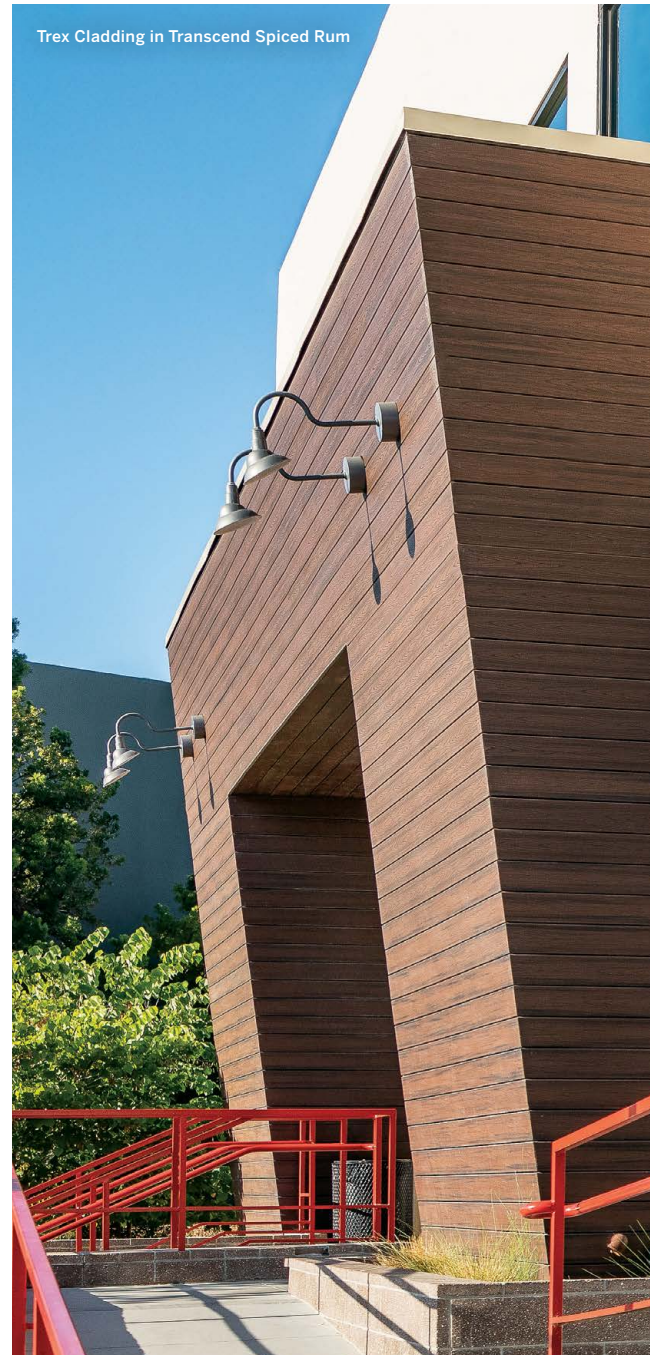

A perfect combination of durability and beauty—without the hassle.

With contemporary-yet-enduring Trex Cladding, you'll never sacrifice aesthetics for performance. Our boards come in a wide range of colors and premium lengths to easily bring any design to life. And all backed by the world's #1 leader in wood-composite decking.

Trex Cladding in Transcend Tiki Torch