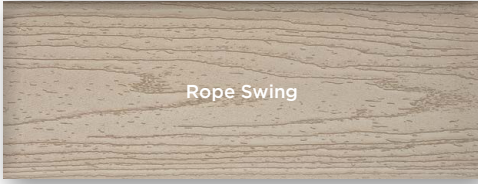

Rope Swing

EASILY INSTALLED

- Apply to either a ventilated rainscreen or open-joint facade system
- Use conventional tools and methods
- Approved for 24" on-center furring strip spacing
- Available nationally in three premium board lengths

Choose the fasteners that suit your ideal look.

Select approved composite deck and fascia screws to match our board hues or conceal the fastener with perfectly matched plugs, all compatible with both wood and steel furring.

STUNNINGLY VERSATILE

- 10 colors offered in earth tone and multi-tonal tropical palettes
- Mix and match for a one-of-a-kind build
- Apply vertically or horizontally

WARRANTIED TO LAST

- Backed by 25-Year product and fade & stain warranties for both residential and commercial applications
- Code compliant for Type V-B structures under 40' in height